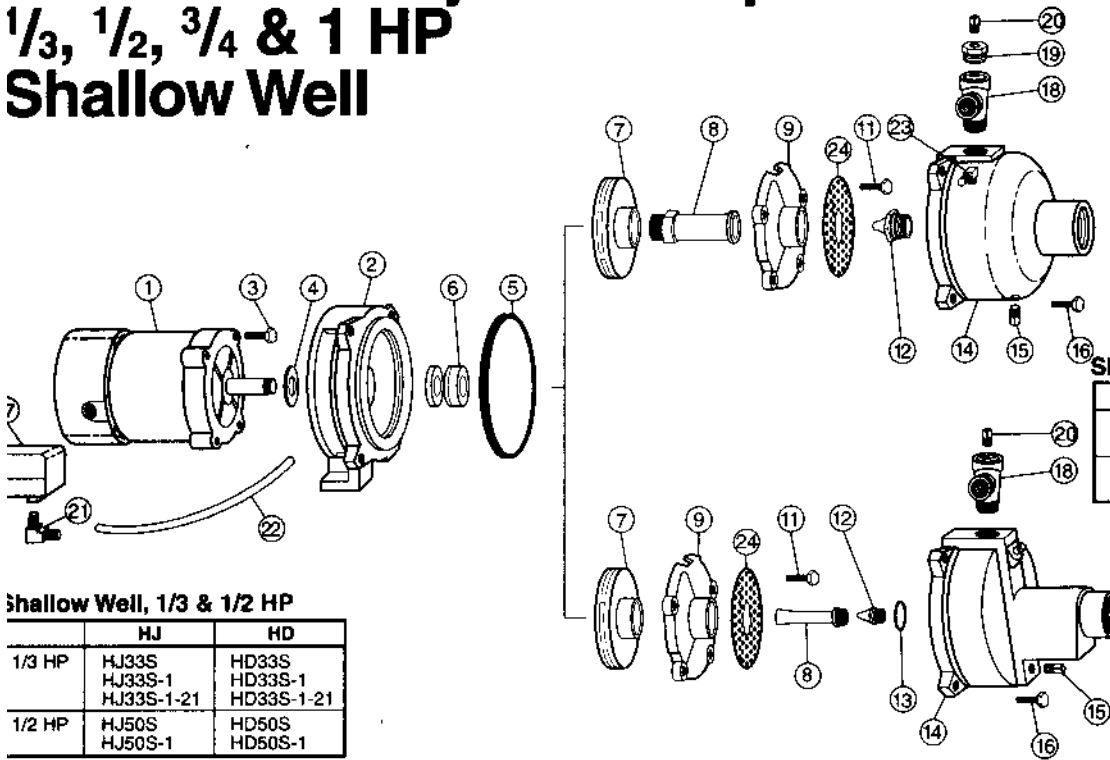

HJ/HD Series Ejecto Pump Parts List

1/3, 1/2, 3/4 & 1 HP

Shallow Well

1020/213
2/95

Shallow Well, 3/4 & 1 HP

	HJ	HD
3/4 HP	HJ75S HJ75S-1	HD75S —
1 HP	HJ100S HJ100S-1	HD100S —

Shallow Well, 1/3 & 1/2 HP

	HJ	HD
1/3 HP	HJ33S HJ33S-1 HJ33S-1-21	HD33S HD33S-1 HD33S-1-21
1/2 HP	HJ50S HJ50S-1	HD50S HD50S-1