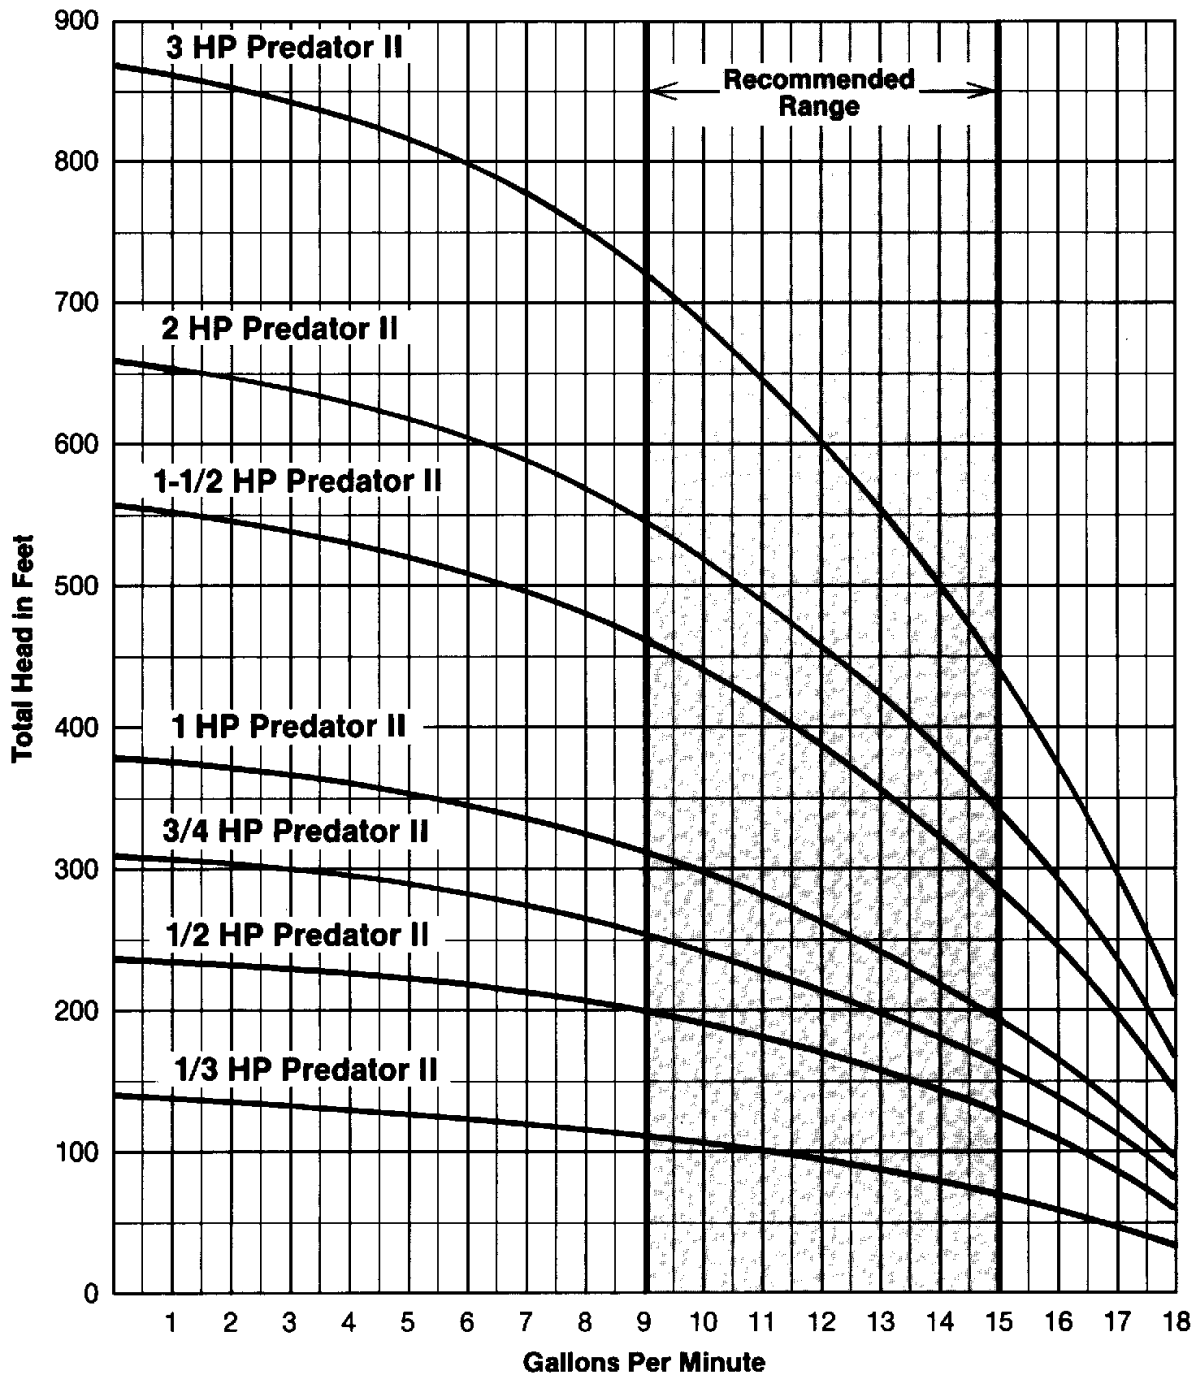

12 GPM Predator II Series Performance Curves

20 GPM Predator II Series Performance Curves