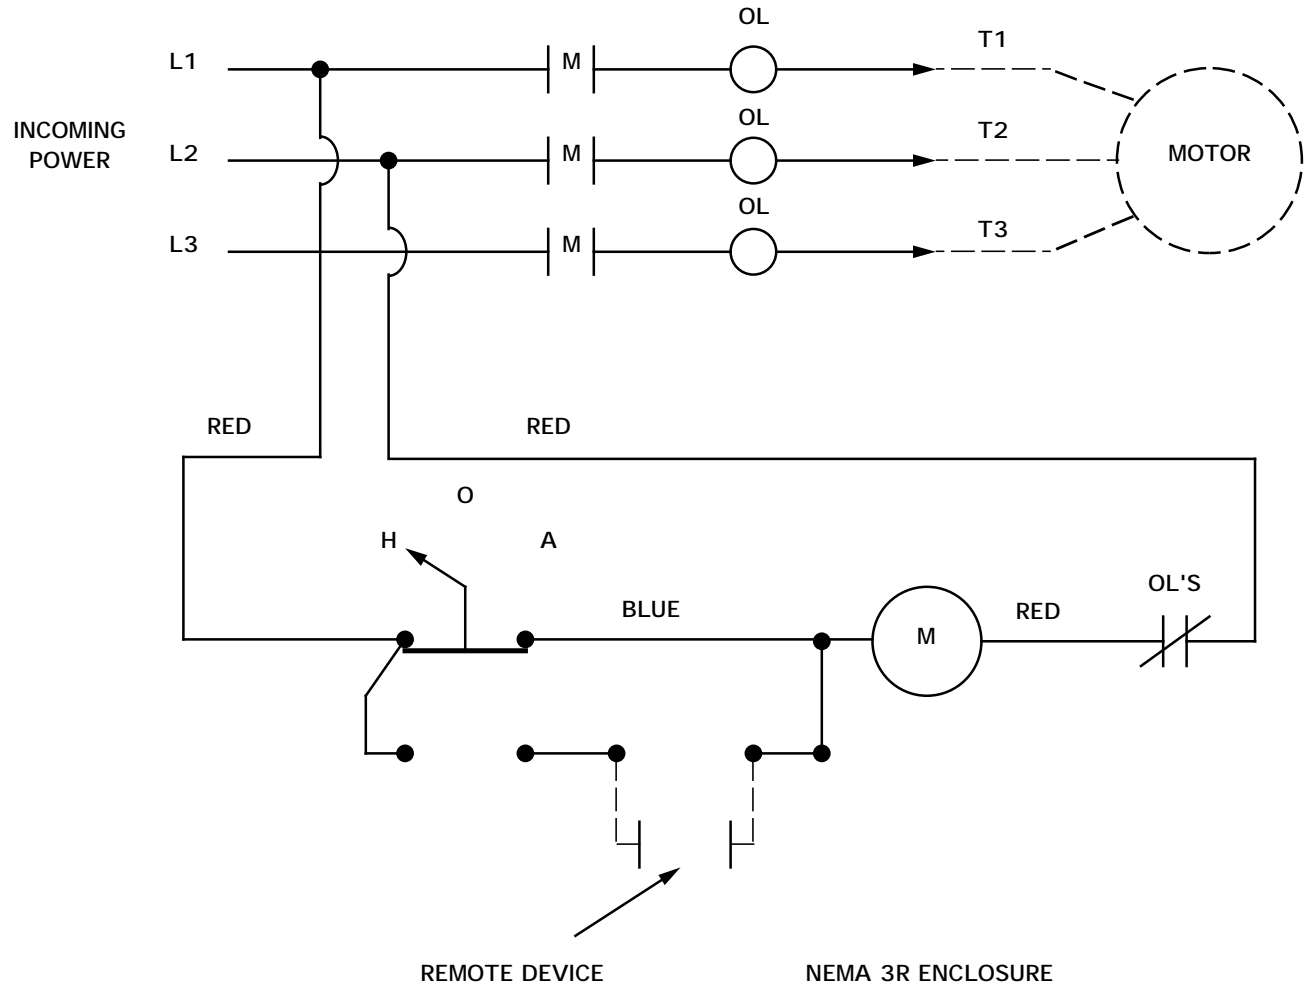

**STAR DELTA MAGNETIC STARTER  
SCHEMATIC**

- NEMA 3R ENCLOSURE
- HAND-OFF-AUTO SWITCH
- DOUBLE BREAK CONTACTOR
- RESET BUTTON
- BIMETALLIC OVERLOADS
- ADJUSTABLE TRIP POINT
- PHASE LOSS PROTECTION
- PHASE IMBALANCE PROTECTION
- NORMALLY OPEN ALARM CONTACT
- TERMINAL BLOCK FOR REMOTE DEVICE