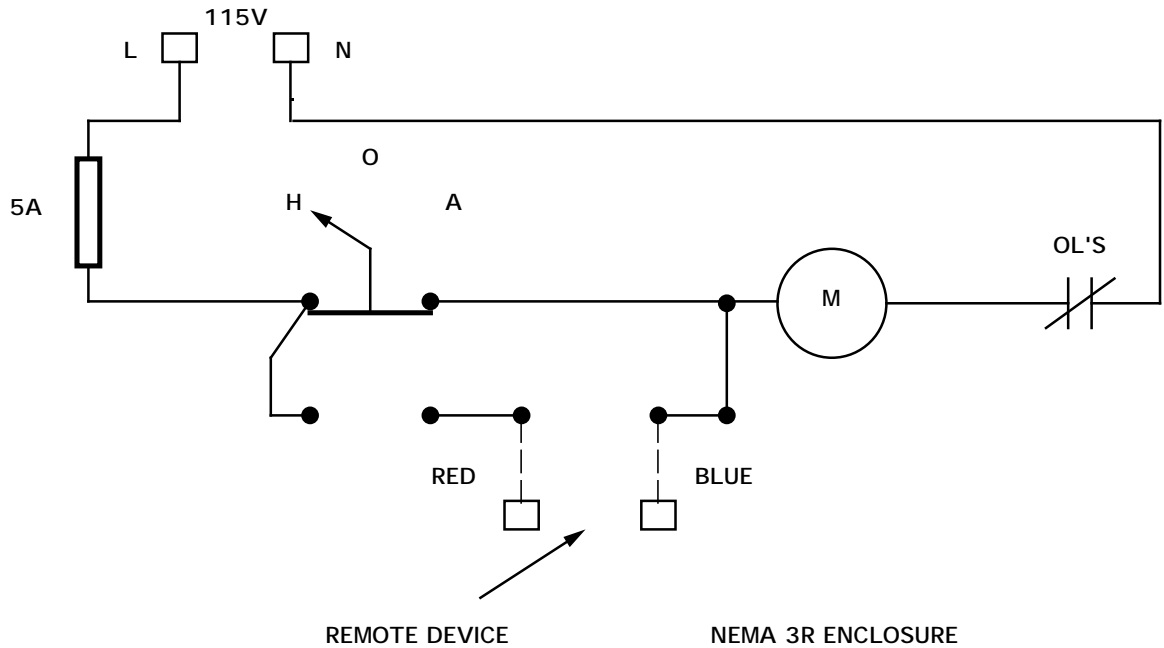

**STAR DELTA MAGNETIC STARTER
(MULTIPLE SOURCES)**

- NEMA 3R ENCLOSURE
- HAND-OFF-AUTO SWITCH
- DOUBLE BREAK CONTACTOR
- RESET BUTTON
- BIMETALLIC OVERLOADS
- ADJUSTABLE TRIP POINT
- PHASE LOSS PROTECTION
- PHASE IMBALANCE PROTECTION
- NORMALLY OPEN ALARM CONTACT
- TERMINAL BLOCK FOR REMOTE DEVICE