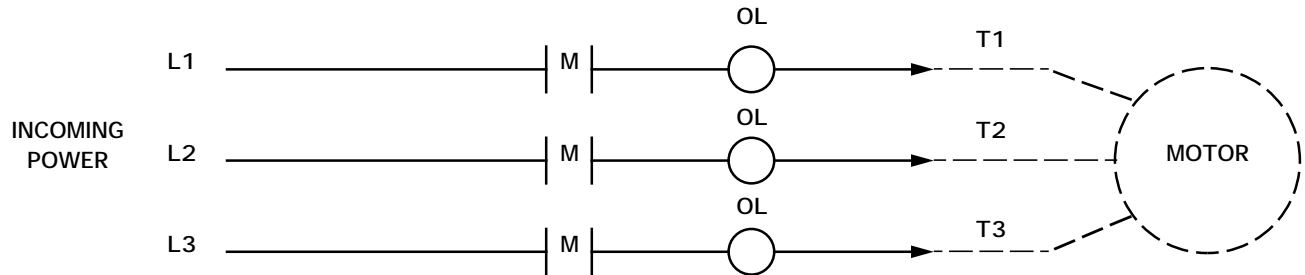

**STAR DELTA MAGNETIC STARTER
(MULTIPLE SOURCES)**

- NEMA 3R ENCLOSURE
- HAND-OFF-AUTO SWITCH
- DOUBLE BREAK CONTACTOR
- RESET BUTTON
- BIMETALLIC OVERLOADS
- ADJUSTABLE TRIP POINT
- PHASE LOSS PROTECTION
- PHASE IMBALANCE PROTECTION
- NORMALLY OPEN ALARM CONTACT
- TERMINAL BLOCK FOR REMOTE DEVICE